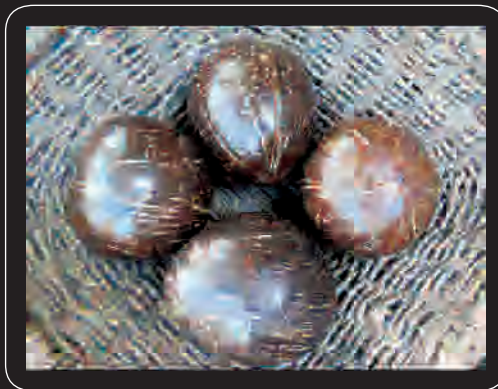

small brown beetle seed

large black seed

large beetle seed

lucky bean

brown seed

burgundy dyed seed

orange dyed seed

shamfooti seed

red dyed seed

black eye seed

fruit seed

coffee seed

dt1
teething coaster

dt1d / dt2d / dt3d
dyed teething coasters/placemats/table mats
available in various brightly dyed colors

dt2
teething placemats

dt1d / dt2d / dt3d
dyed teething coaster/placemat/table mat in ochre

dwp3
deep rectangle placemat (also available in dyed colors)

dma - monkey apples
available in small/medium/large
kineso and flamboyant seed

dcb
coconut decor balls

dsb - seed balls
available in small/medium/large
red seed and teething