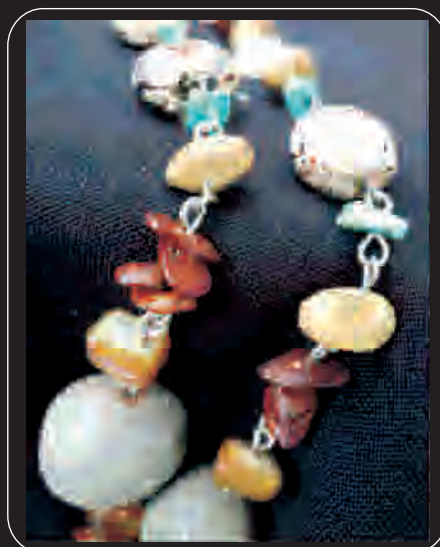

nmb2

multistrand necklace with brass
detail
available in all colors

nsl1

shamfooti link necklace
available in multi seed combinations

ngl1

grey ball seed link necklace
available in multi seed combinations

nl1