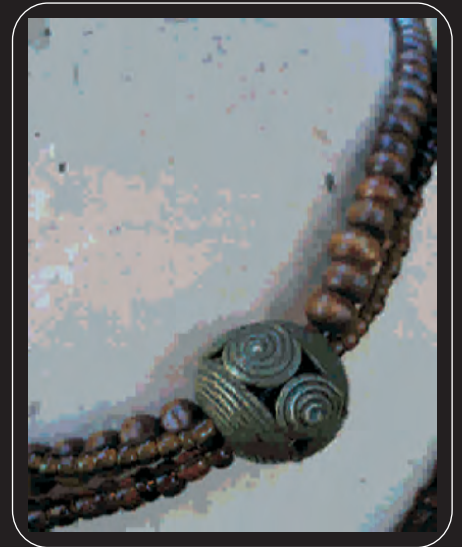

nmb2

multistrand necklace with brass
detail
available in all colors